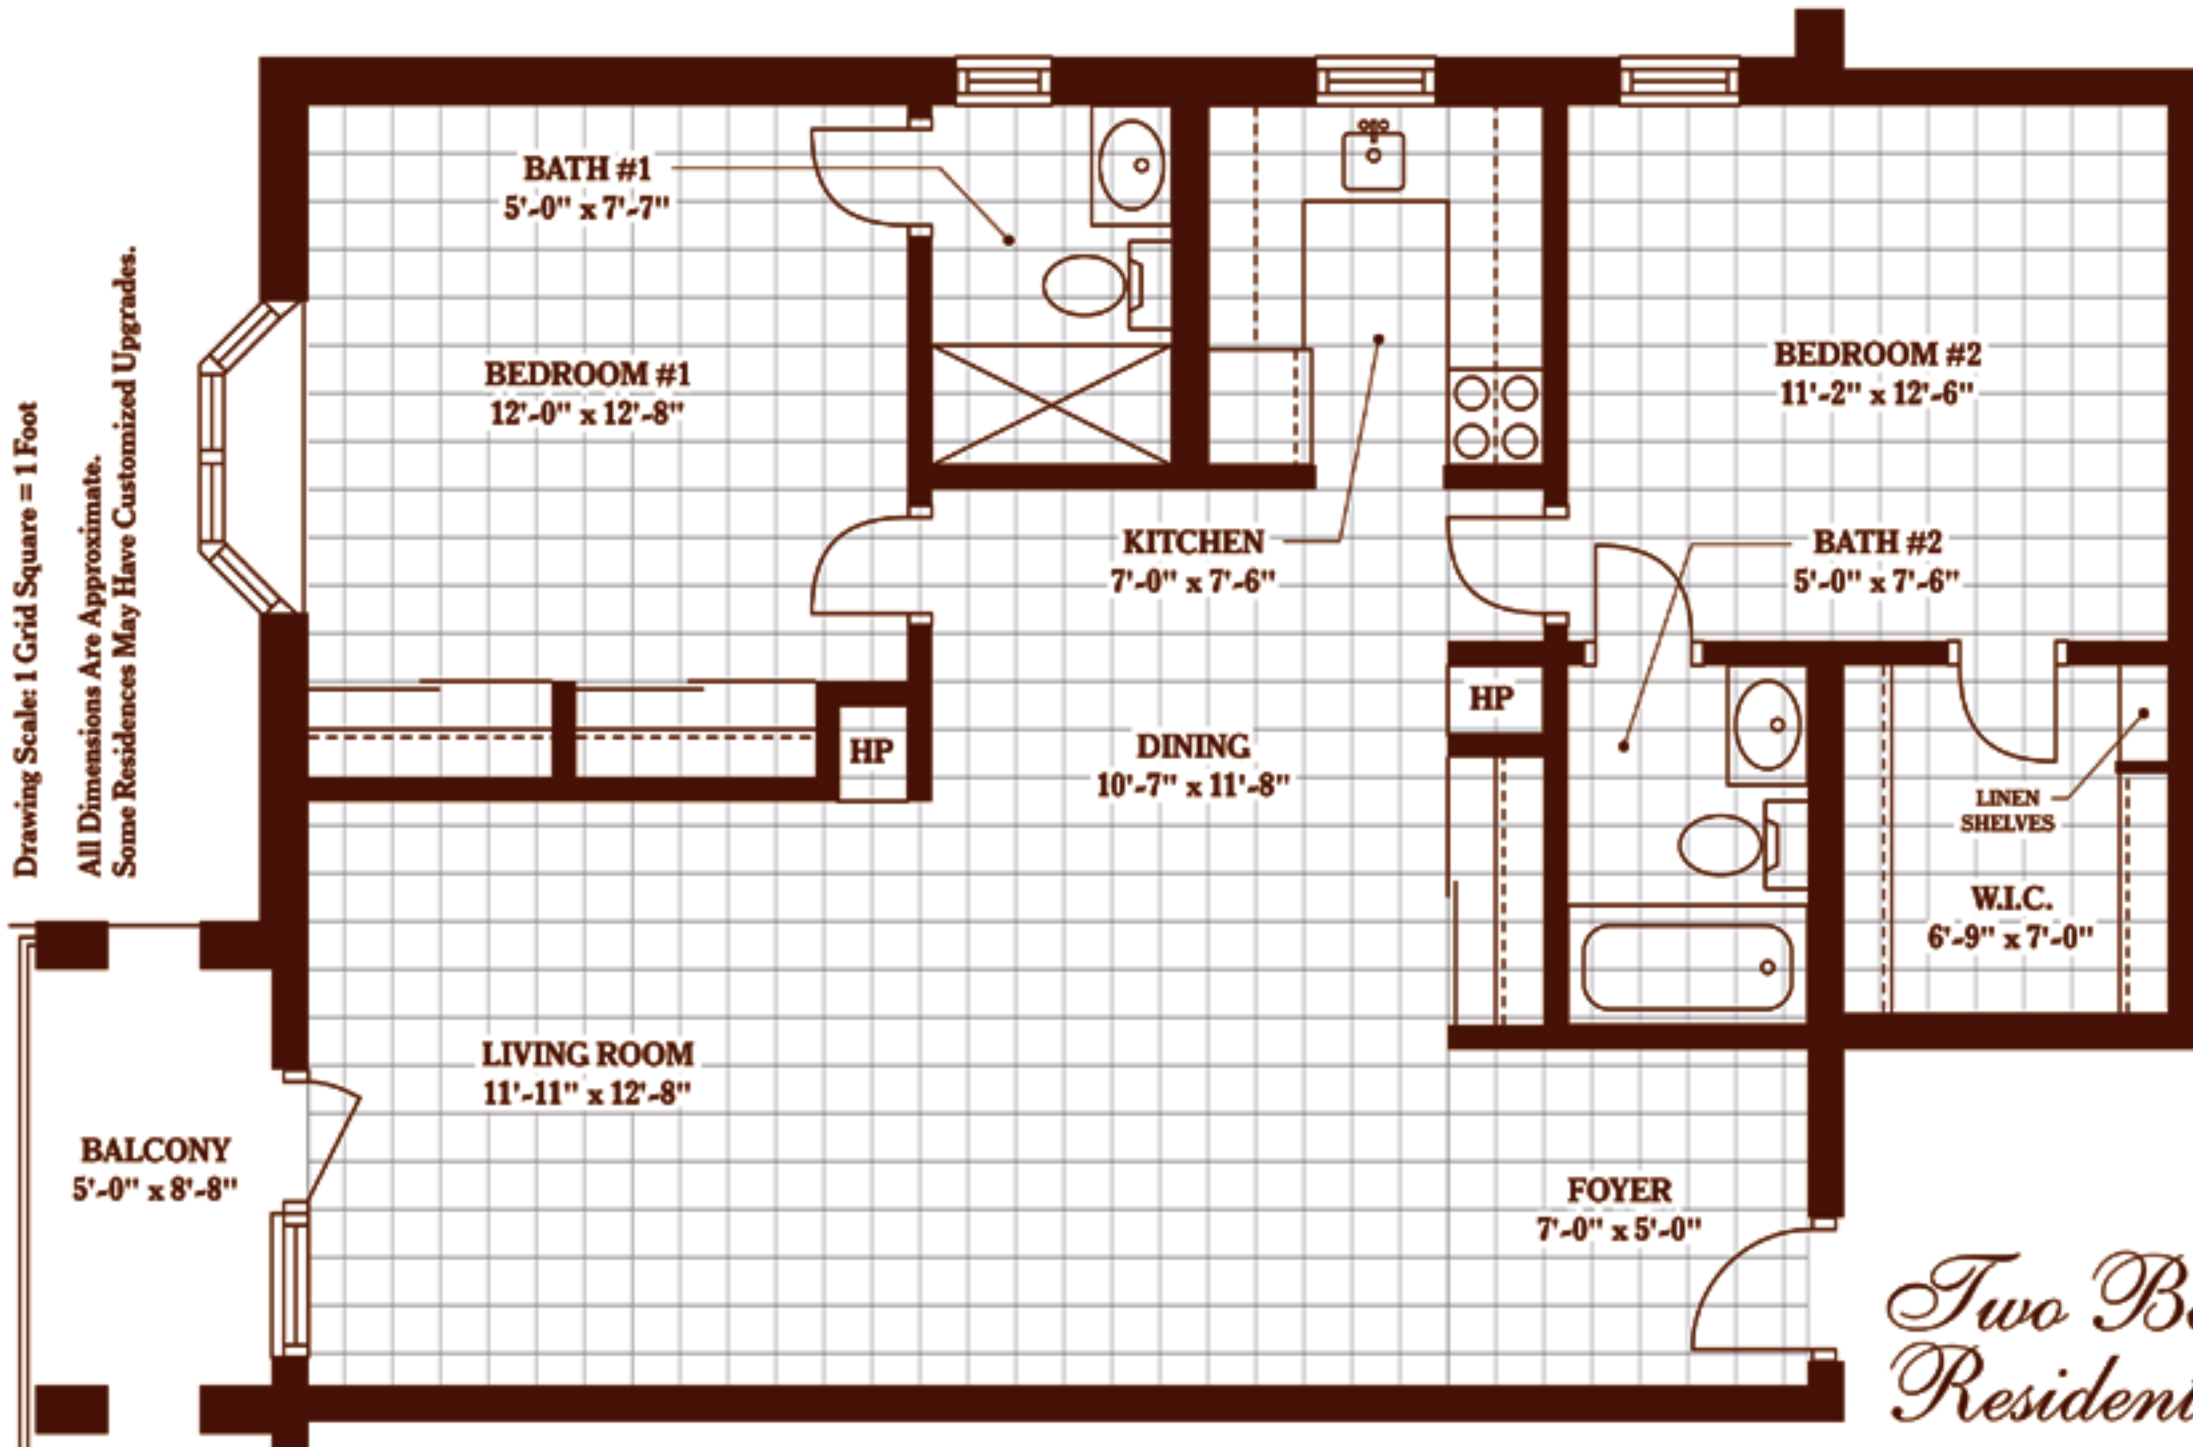

Drawing Scale: 1 Grid Square = 1 Foot

All Dimensions Are Approximate.  
Some Residences May Have Customized Upgrades.

*Two Bedrooms  
Residential*